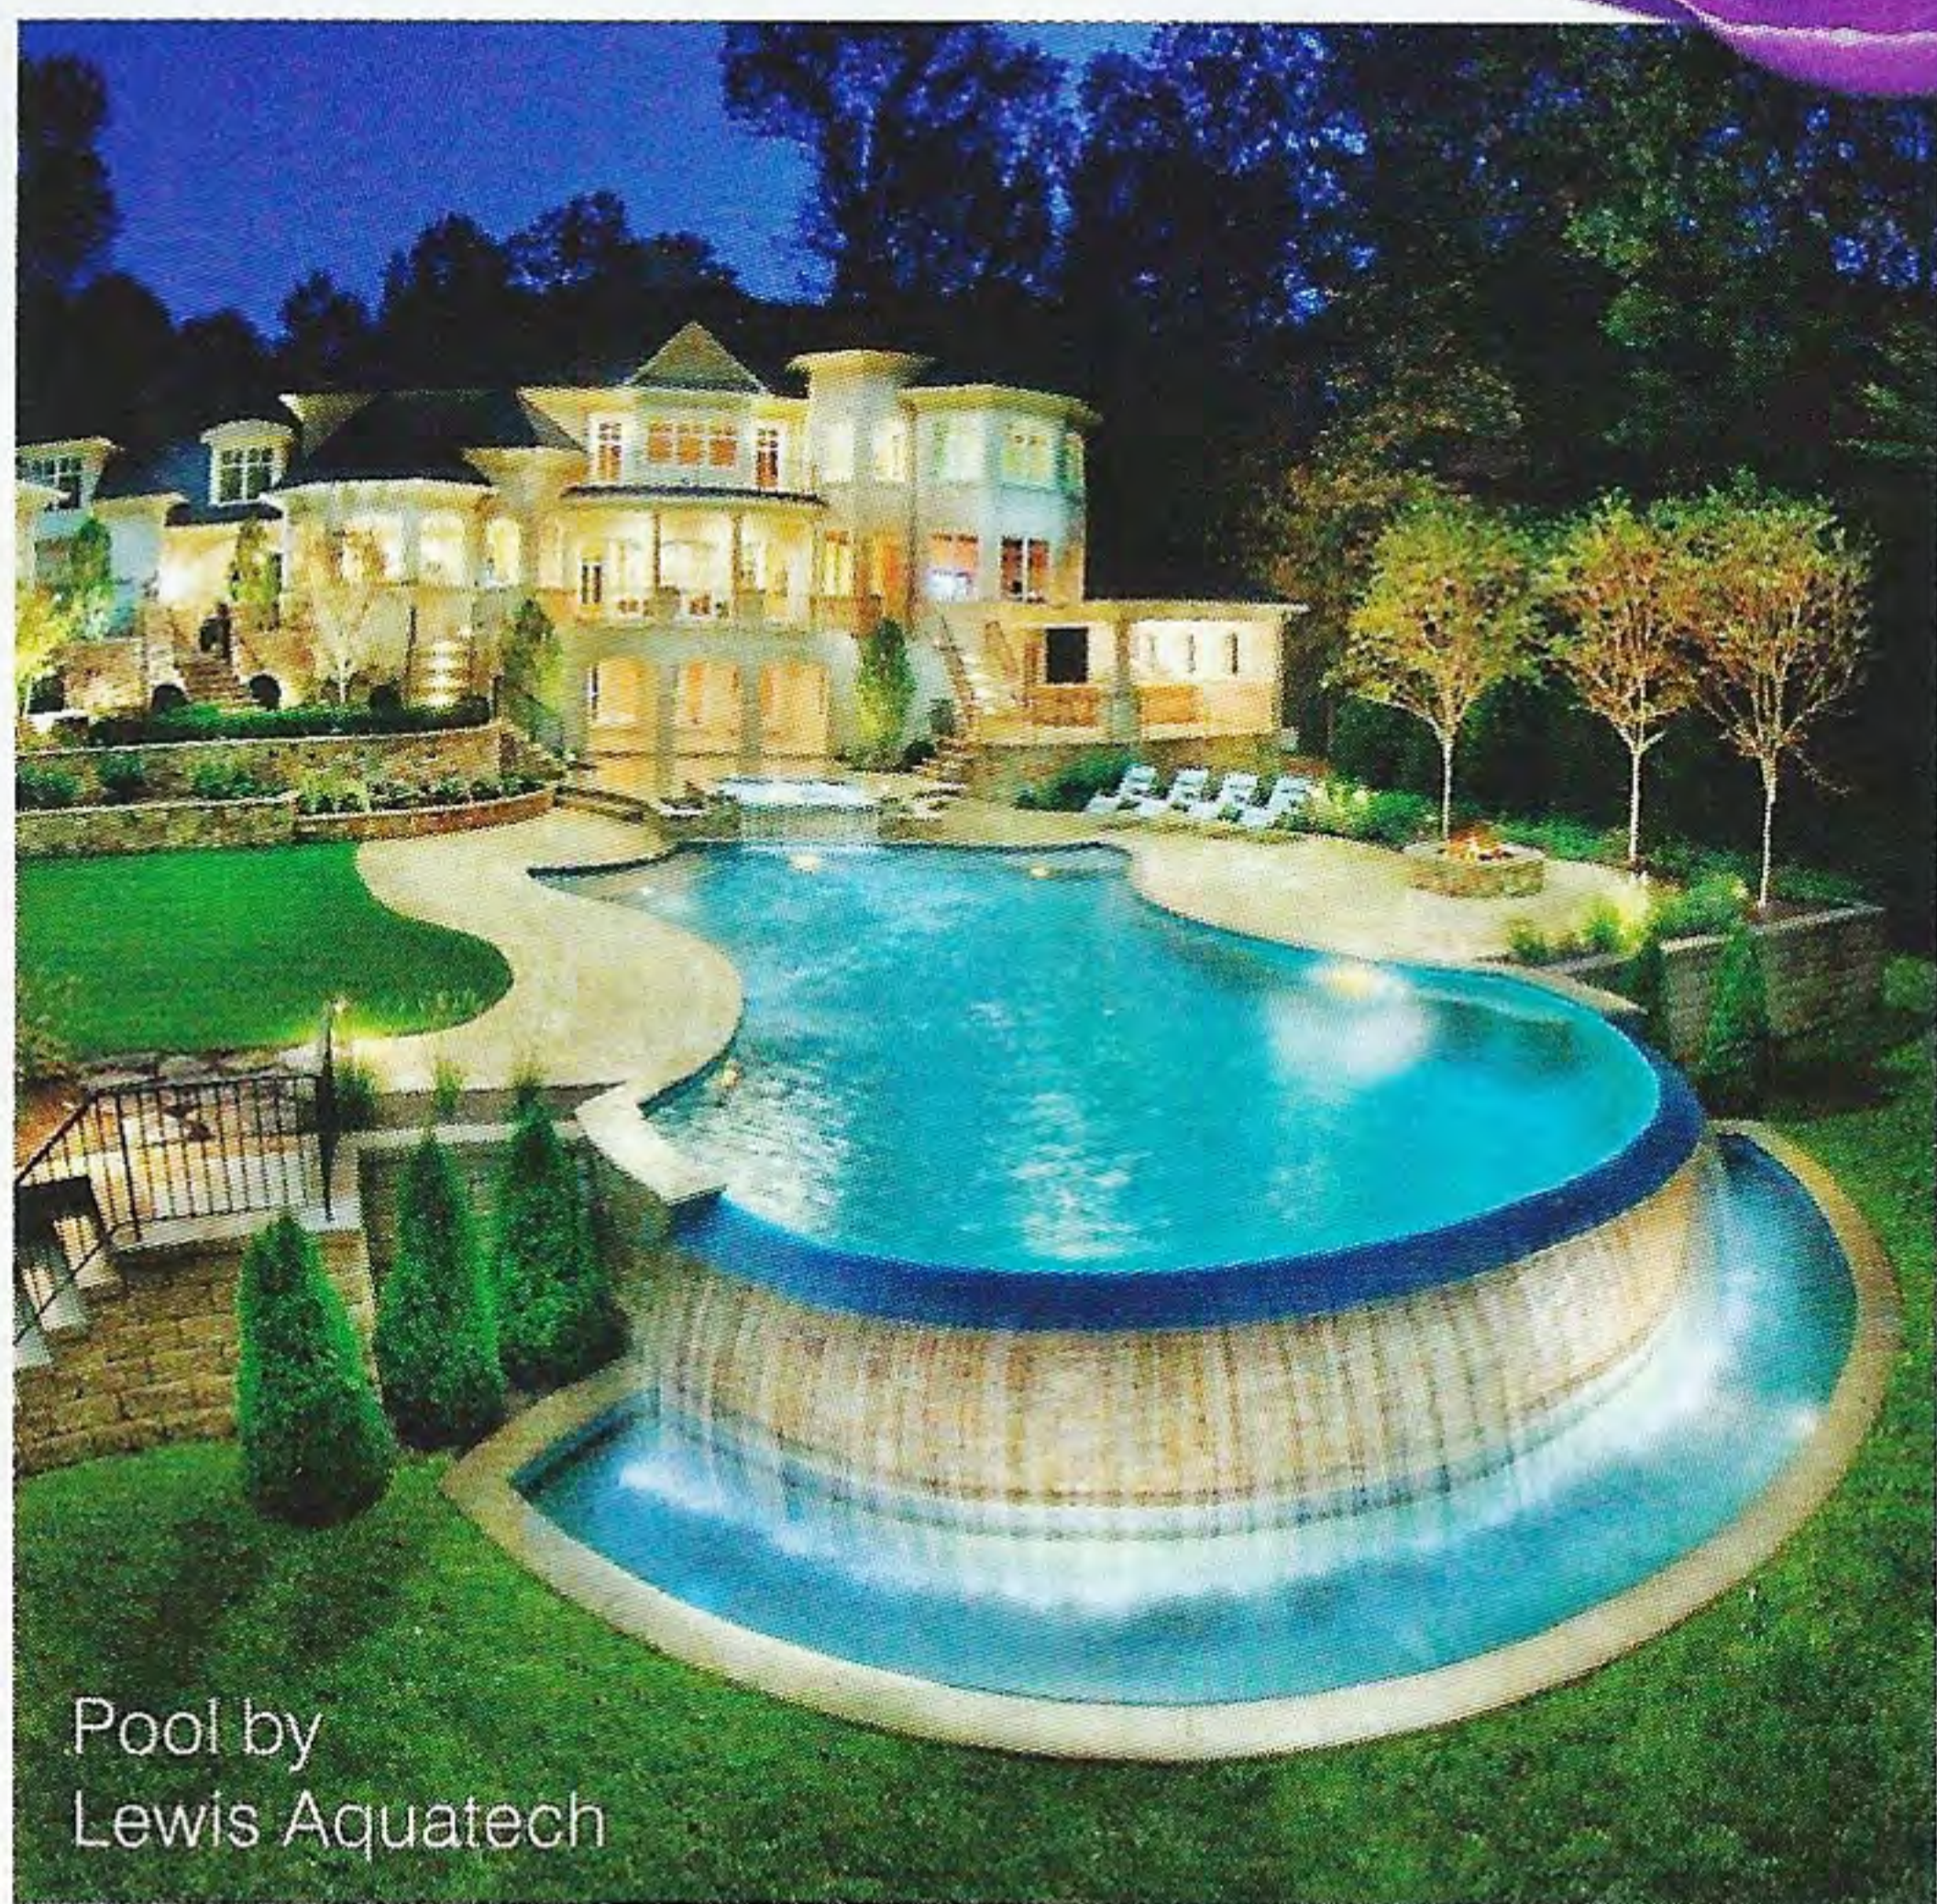

# WIN

Pool by  
Lewis Aquatech

## STANDOUT ACCESSORIES

**And Beige.** 1781 Florida Ave. NW;

[andbeige.com](http://andbeige.com)

**Gore Dean.** 3222 M St. NW; [goredean.com](http://goredean.com)

**Haleh Boutique.** 9300 River Road, Potomac;