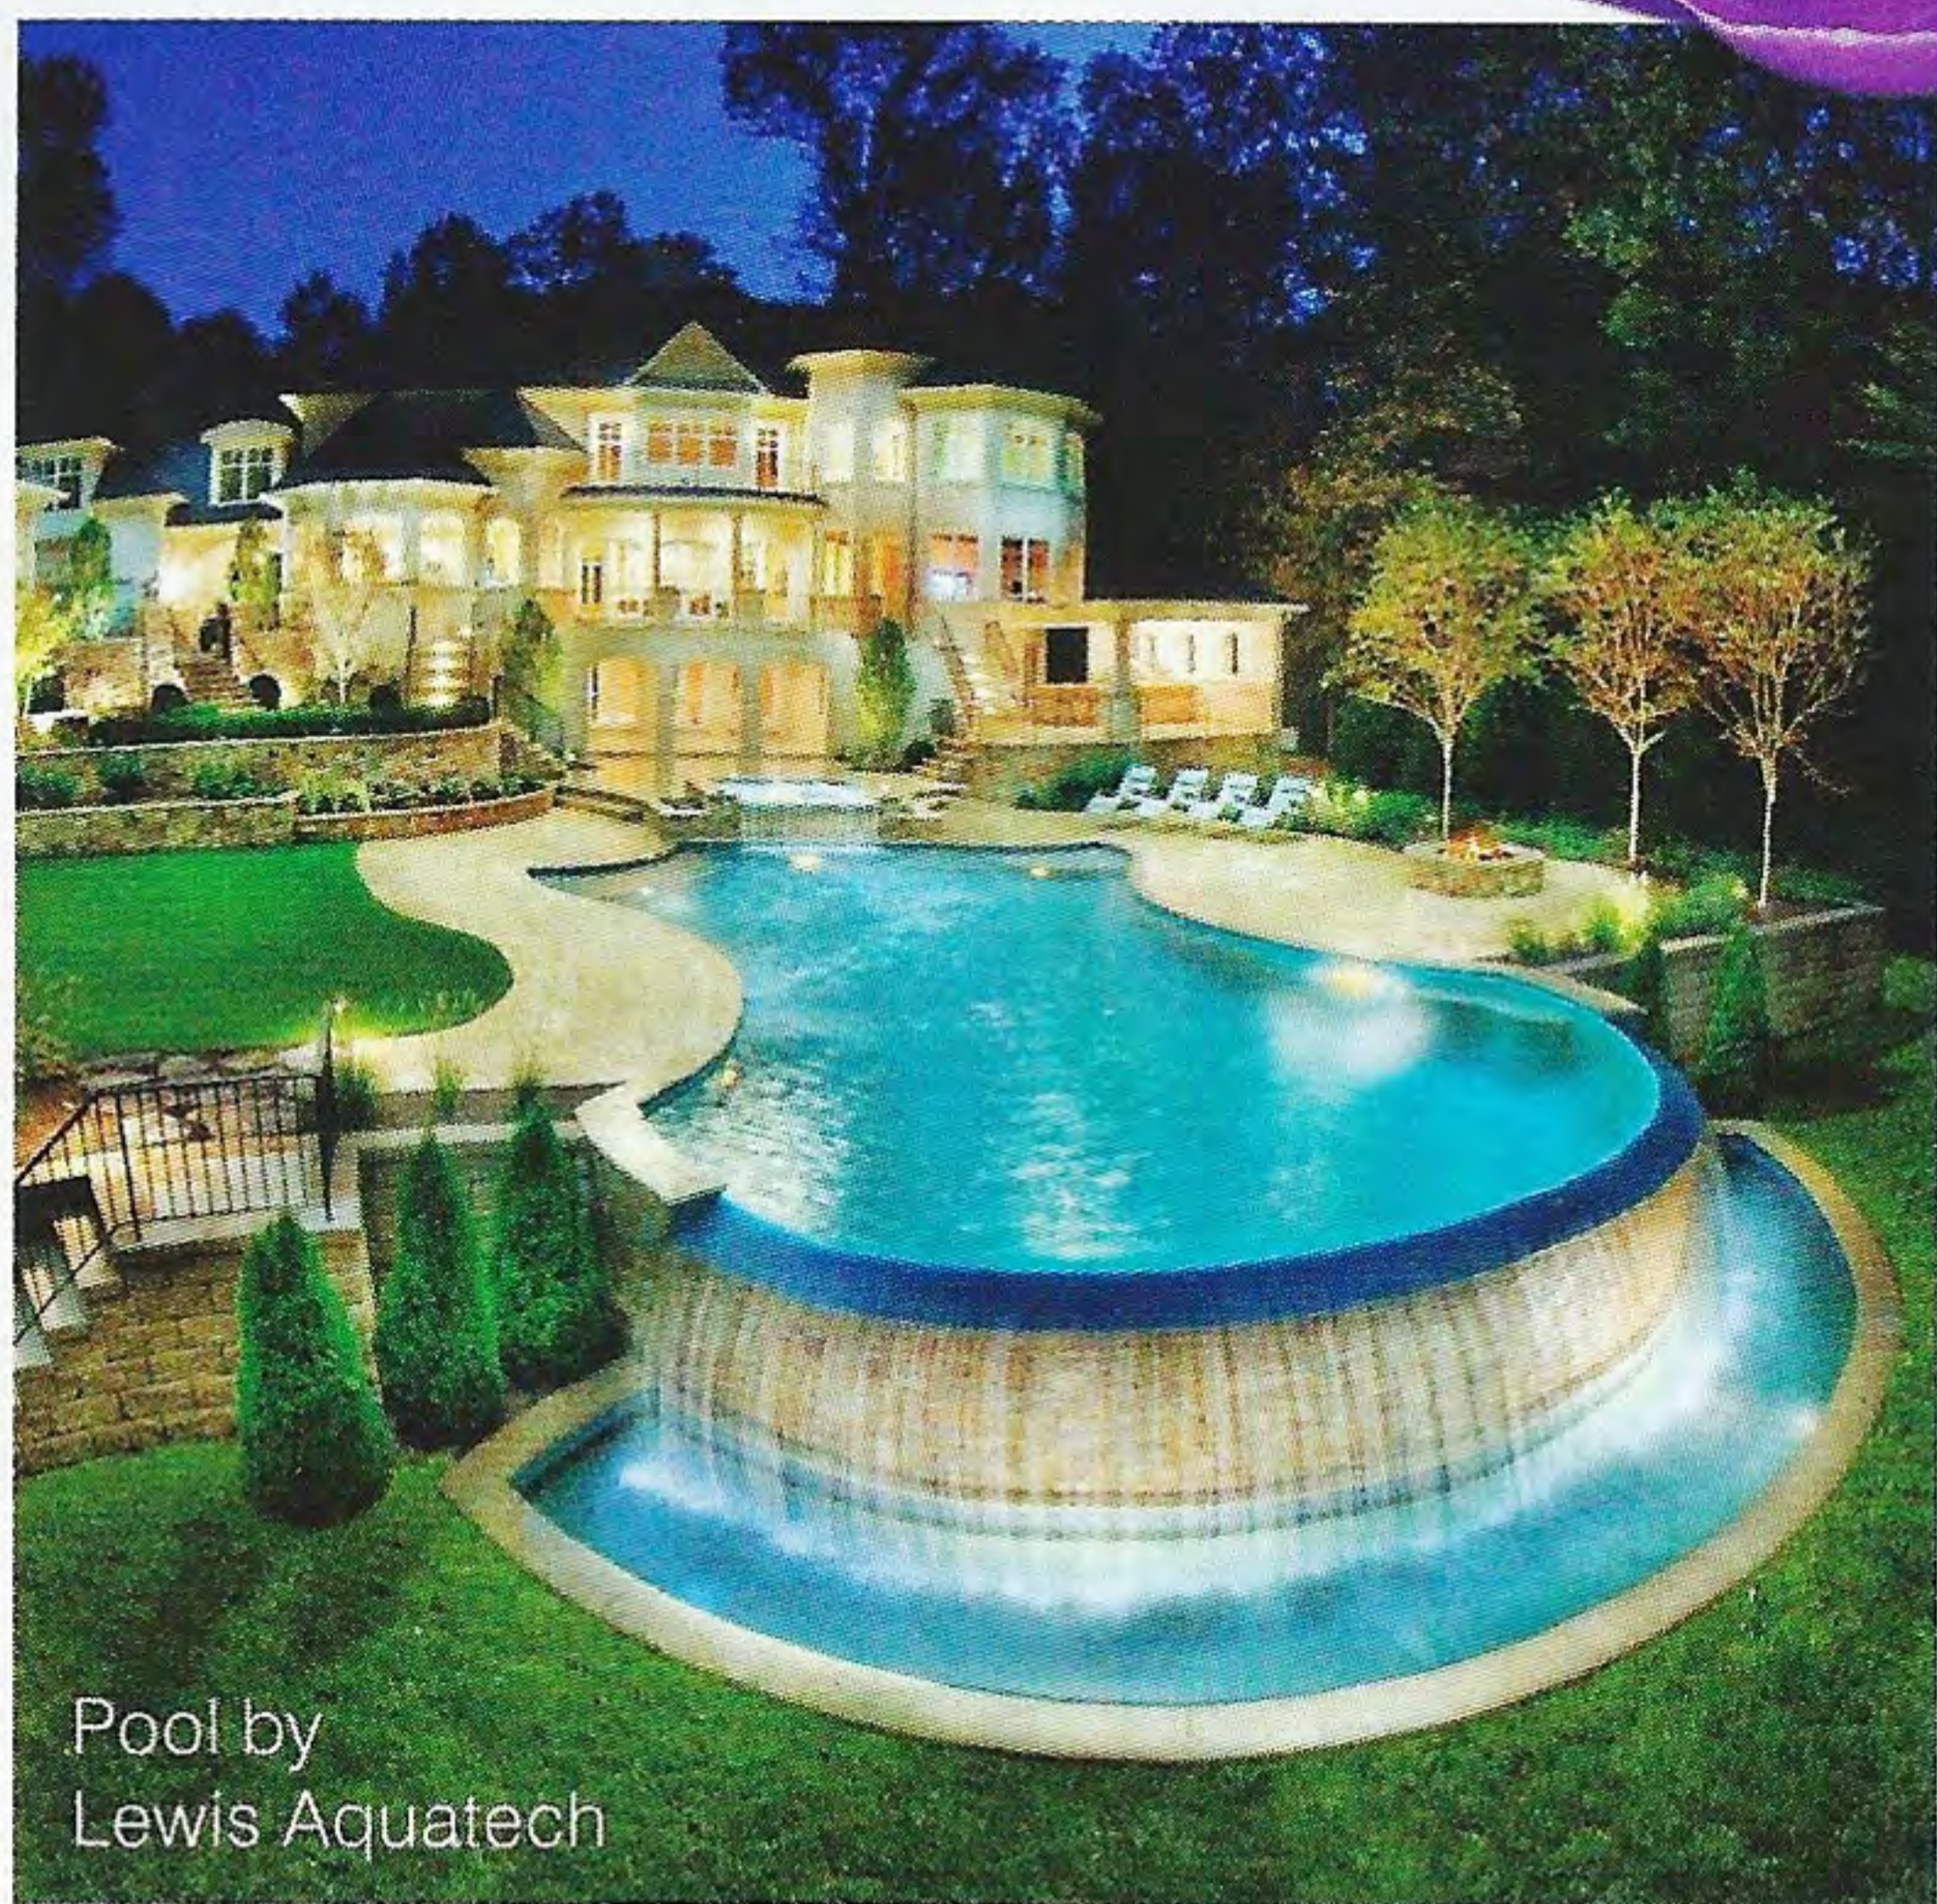

WIN

Pool by
Lewis Aquatech

STANDOUT ACCESSORIES

And Beige. 1781 Florida Ave. NW;

andbeige.com

Gore Dean. 3222 M St. NW; goredean.com

Haleh Boutique. 9300 River Road, Potomac;

halehdesigninc.com